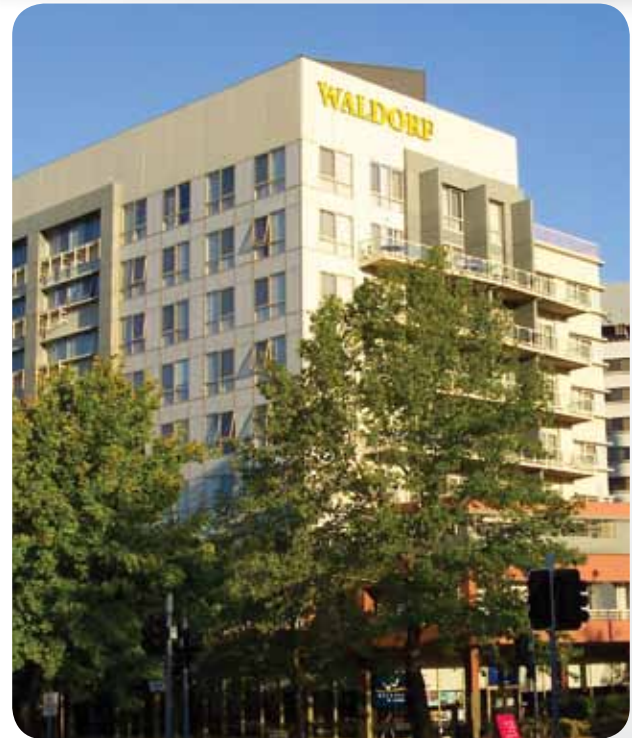

Fast Facts

73 Apartments – Studio, 1 Bedroom and 2 Bedroom Apartments

Fully self-contained

Kitchen facilities with stove top, oven, microwave and dishwasher

Laundry facilities with washing machine & dryer

Free Foxtel with Fox Sports and New Channels

Wi-Fi Access

Three function rooms for up to 50 guests dining and 100 for theatre style

Restaurant and Bar

Undercover security parking

Gymnasium & half size rooftop tennis court

Indoor heated pool and spa

24 hour reception

RESERVATIONS

Ph: (02) 6229 1234   Email: res@waldorfc Canberra.com.au   www.waldorfc Canberra.com.au