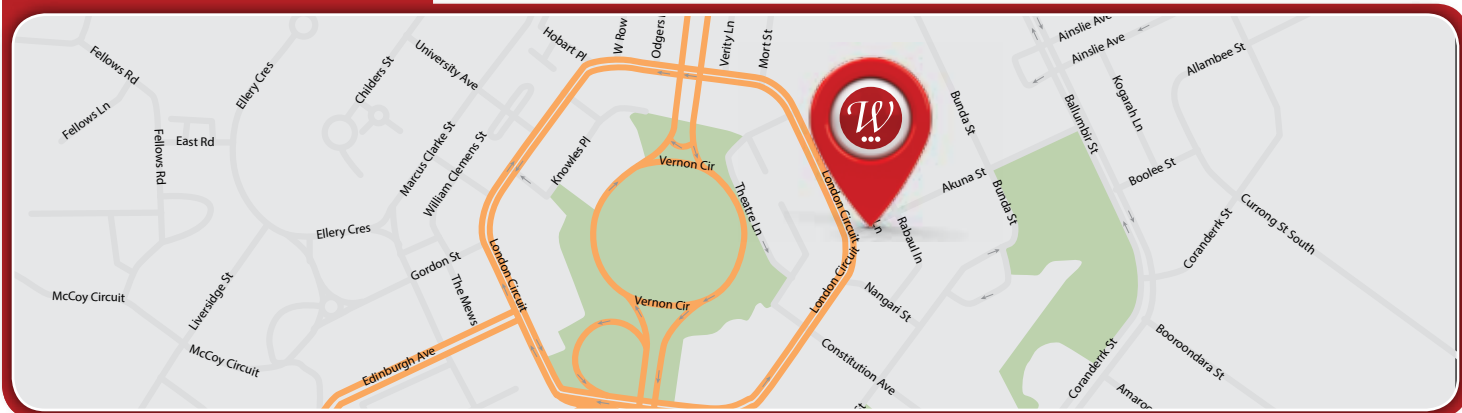

LOCATION

OUR ACCOMMODATION ROOMS

Waldorf Canberra Apartment Hotel offers a selection of fully self-contained studio, one bedroom and two bedroom apartments. Our Studio Apartments are approximately 29sqm and can accommodate up to 2 people in a king sized bed, our One Bedroom Apartments are approximately 45sqm and can accommodate up to 4 people in a king size bed and with use of a sofa bed and Two Bedroom Apartments are approximately 65sqm and can accommodate up to 6 people in a queen sized bed, two king single beds and with use of a sofa bed. Cots are also available upon request.

All apartments are fully equipped and furnished with kitchen facilities (inclusive of stove top, oven, microwave and dishwasher) and laundry appliances, LCD TV with free Foxtel service featuring Fox Sports and news channels, Wi-Fi internet access, air-conditioning & heating, direct dial phones and bathroom with designer amenities